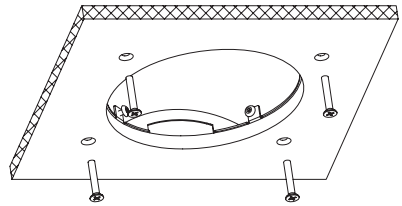

## Scope of Delivery

- Nivo® Recessed Mount Drywall Ring
- These installation and operating instructions

## Disclaimer

Note: In case of non-compliance with these instructions and improper use, no warranty claim exists. Sigor Licht GmbH assumes no liability in such cases.

[1] Gypsum board thickness 9-25 mm. Create ceiling cutout accordingly with 120 or 150 mm diameter.

[2] Use the support plate as a template for drilling holes. Center the ring flush with the cutout.

[3] Create drill holes. Insert the support plate.

[4] Secure the support plate with the included M4 flathead screws.