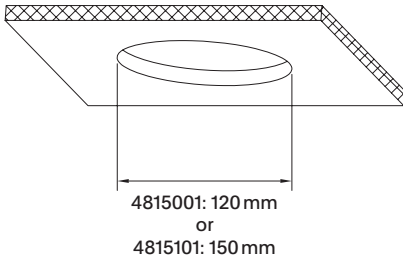

[1] Gypsum board thickness 9-25 mm. Create ceiling cutout accordingly with 120 or 150 mm diameter.