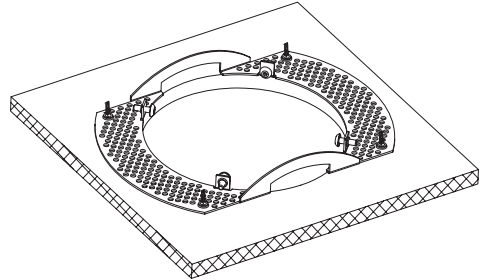

## Scope of Delivery

- Nivo® Recessed Mount Drywall Ring
- These installation and operating instructions

## Disclaimer

Note: In case of non-compliance with these instructions and improper use, no warranty claim exists. Sigor Licht GmbH assumes no liability in such cases.

[1] Gypsum board thickness 9-25 mm. Create ceiling cutout accordingly with 120 or 150 mm diameter.