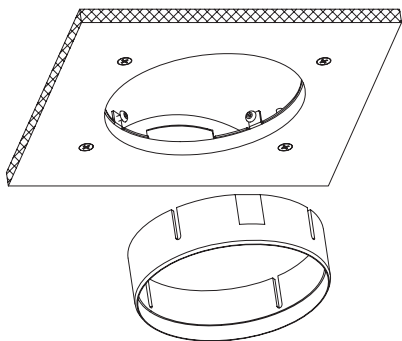

## Disclaimer

Note: In case of non-compliance with these instructions and improper use, no warranty claim exists. Sigor Licht GmbH assumes no liability in such cases.

[1] Gypsum board thickness 9-25 mm. Create ceiling cutout accordingly with 120 or 150 mm diameter.

[2] Use the support plate as a template for drilling holes. Center the ring flush with the cutout.

[3] Create drill holes. Insert the support plate.

[4] Secure the support plate with the included M4 flathead screws.