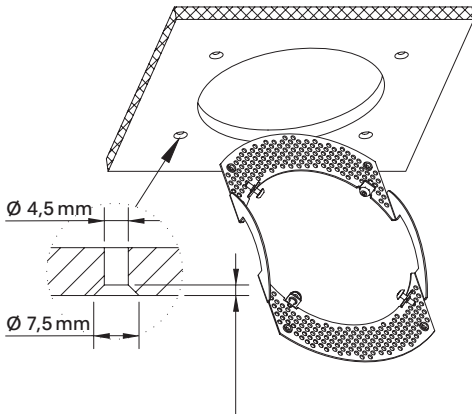

## Scope of Delivery

- Nivo® Recessed Mount Drywall Ring
- These installation and operating instructions

## Disclaimer

Note: In case of non-compliance with these instructions and improper use, no warranty claim exists. Sigor Licht GmbH assumes no liability in such cases.

[1] Gypsum board thickness 9-25 mm. Create ceiling cutout accordingly with 120 or 150 mm diameter.

[2] Use the support plate as a template for drilling holes. Center the ring flush with the cutout.

[3] Create drill holes. Insert the support plate.

[4] Secure the support plate with the included M4 flathead screws.