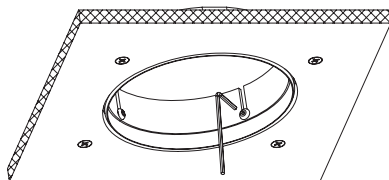

[5] Install the recessed ring.

[6] Align and secure the recessed ring.

[7] Fill any gaps with suitable filler material.

[8] Paint the ceiling.