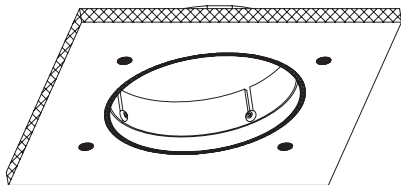

[6] Align and secure the recessed ring.