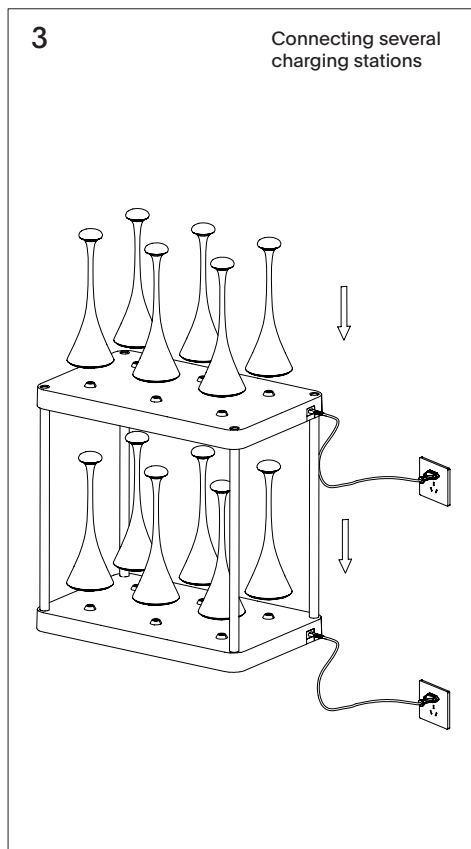

6-slot charging station for rechargeable LED table lamps easy-connect puk

4559001 6-slot charging station for rechargeable LED table lamps easy-connect puk, black

Instructions for use

1. Usage

The 6-slot charging station is currently compatible with Nudrop, Nudrop Mini and Nufflair. Compatible only with Lamps that are equipped with the easy-connect puk connection.

Not suitable for Nucharge and Nuindie series.

2. Technical Specification

- Power max.: 7 A
- Output voltage: DC 5 V
- Input voltage: 100~240 V ~ 50/60Hz 1,5A max.
- Weight: 2.060 g
- Number of slots: 6 pcs
- Color: black

3. Scope of delivery

- 1x charging station including 4x spacers
- Connection cable
- This user manual