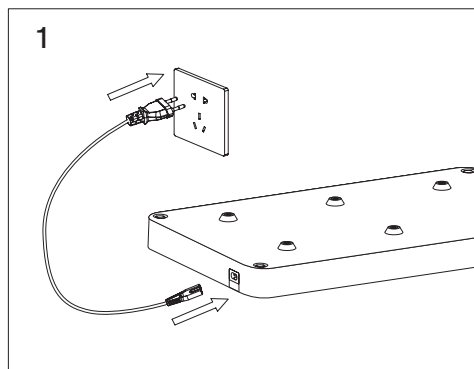

6-slot charging station for rechargeable LED table lamps easy-connect puk

4559001 6-slot charging station for rechargeable LED table lamps easy-connect puk, black

Instructions for use

1. Usage

The 6-slot charging station is currently compatible with Nudrop, Nudrop Mini and Nufflair. Compatible only with Lamps that are equipped with the easy-connect puk connection.

Not suitable for Nucharge and Nuindie series.

2. Technical Specification

- Power max.: 7 A
- Output voltage: DC 5 V
- Input voltage: 100~240 V ~ 50/60Hz 1,5A max.
- Weight: 2.060 g
- Number of slots: 6 pcs
- Color: black

3. Scope of delivery

- 1x charging station including 4x spacers
- Connection cable
- This user manual