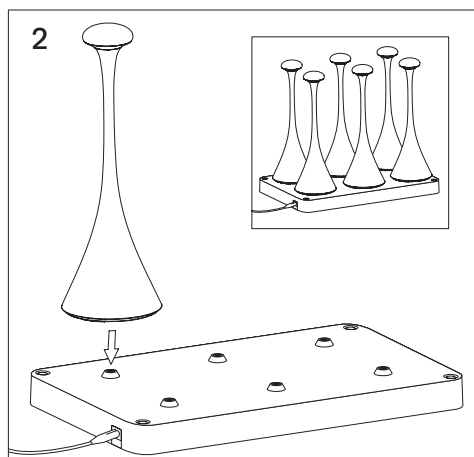

6-slot charging station for rechargeable LED table lamps easy-connect puk

4559001 6-slot charging station for rechargeable LED table lamps easy-connect puk, black

Instructions for use

1. Usage

The 6-slot charging station is currently compatible with Nudrop, Nudrop Mini and Nufflair. Compatible only with Lamps that are equipped with the easy-connect puk connection.

Not suitable for Nucharge and Nuindie series.

2. Technical Specification

- Power max.: 7 A
- Output voltage: DC 5 V
- Input voltage: 100~240 V ~ 50/60Hz 1,5A max.
- Weight: 2.060 g
- Number of slots: 6 pcs
- Color: black

3. Scope of delivery

- 1x charging station including 4x spacers
- Connection cable
- This user manual