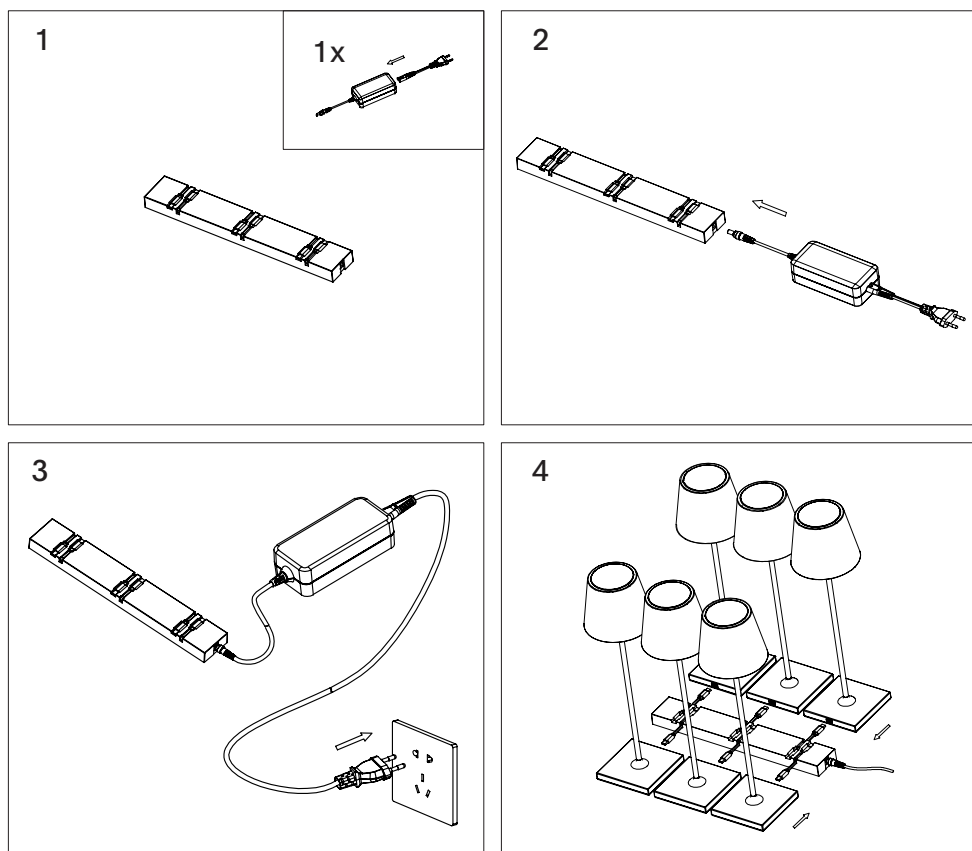

6-slot charging station for rechargeable LED table lamps USB-C

4559101 6-slot charging station for rechargeable LED table lamps USB-C, black

Instructions for use

1. Usage

The 6-slot charging station is currently compatible with Nuindie, Nuindie Mini and Nuindie pocket. Compatible only with lights that are equipped with the USB-C port.

2. Technical Specification

- Power max.: 7 A
- Output voltage: DC 5 V
- Input voltage: 100–240 V ~ 50/60Hz 1,5A max.
- Weight: 160 g
- Number of slots: 6 pcs
- Color: black

3. Scope of delivery

- 1x charging station including power adapter
- Connection cable
- This user manual